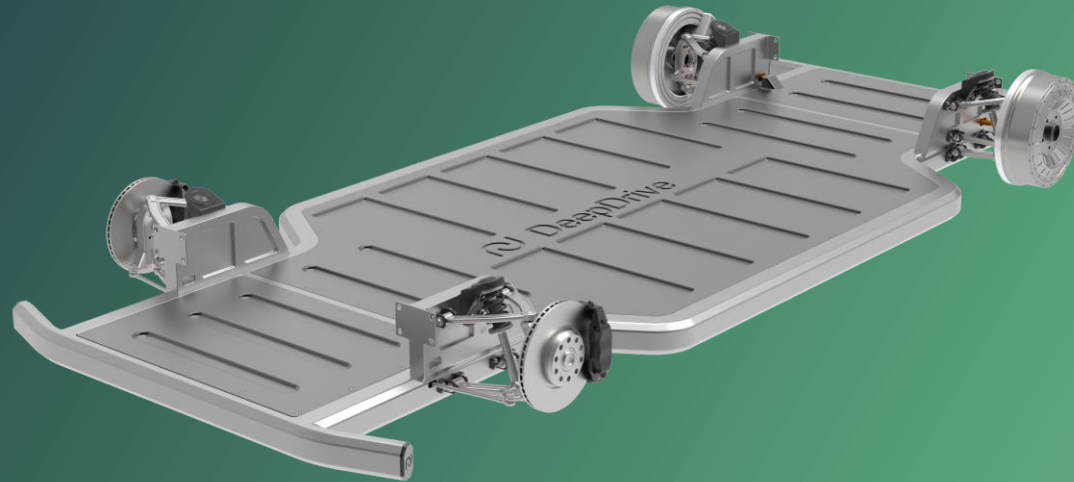

DeepDrive

Rethinking electric mobility

IAA 2021

A plug & play platform for vehicle manufacturers

The DeepDrive EV platform includes all driving functions

~50%

less development costs of a new vehicle concept

>24 months

faster time to market

TCO optimised

Significant total cost of ownership reduction

The first fully modular, completely flat electric vehicle platform

Plug and play

- ▶ Completely flat platform due to in-wheel powertrain - anything fits on top
- ▶ Standardised interfaces

Fully modular

- ▶ Consisting of only 3 main components
- ▶ Exchangeable & upgradeable modules

Significant lower TCO

- ▶ ~20% more efficient than current market standard
- ▶ Easy maintenance and less parts

Highly sustainable

- ▶ ~50% carbon emission reduction
- ▶ Up to 4x vehicle lifetime

- ▶ Patented, highly efficient in-wheel e-powertrain with up to 250kW and 3,600Nm torque (~20% range increase)
- ▶ Range of >600km with LFP battery (80kWh) / >800km with NMC battery (>100kWh), ready for Sodium-Ion
- ▶ Majority of crash loads covered by platform
- ▶ 800V fast charging mechanism
- ▶ Autonomous-ready safety concept