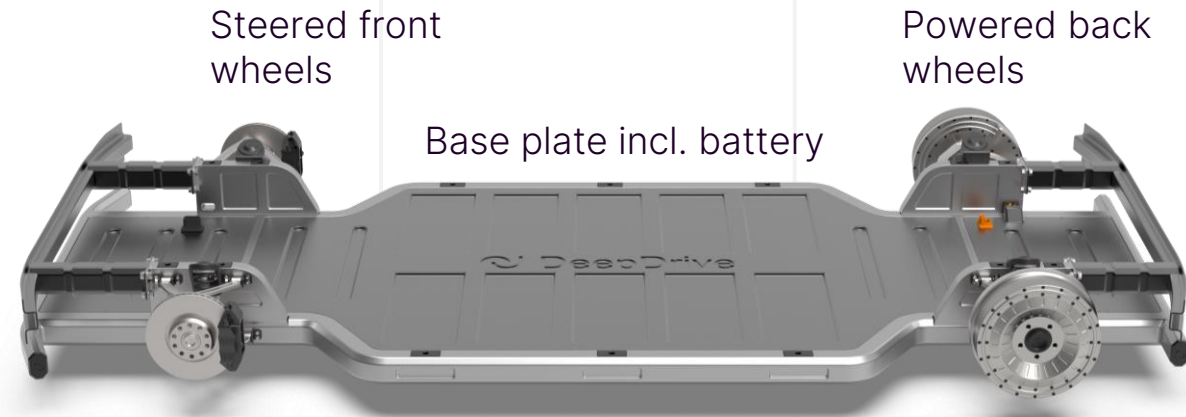

Fully modular

- ▶ Consisting of only 3 main components
- ▶ Exchangeable & upgradeable modules

Significant lower TCO

- ▶ ~20% more efficient than current market standard
- ▶ Easy maintenance and less parts

Highly sustainable

- ▶ ~50% carbon emission reduction
- ▶ Up to 4x vehicle lifetime

- ▶ Patented, highly efficient in-wheel e-powertrain with up to 250kW and 3,600Nm torque (~20% range increase)
- ▶ Range of >600km with LFP battery (80kWh) / >800km with NMC battery (>100kWh), ready for Sodium-Ion
- ▶ Majority of crash loads covered by platform
- ▶ 800V fast charging mechanism
- ▶ Autonomous-ready safety concept