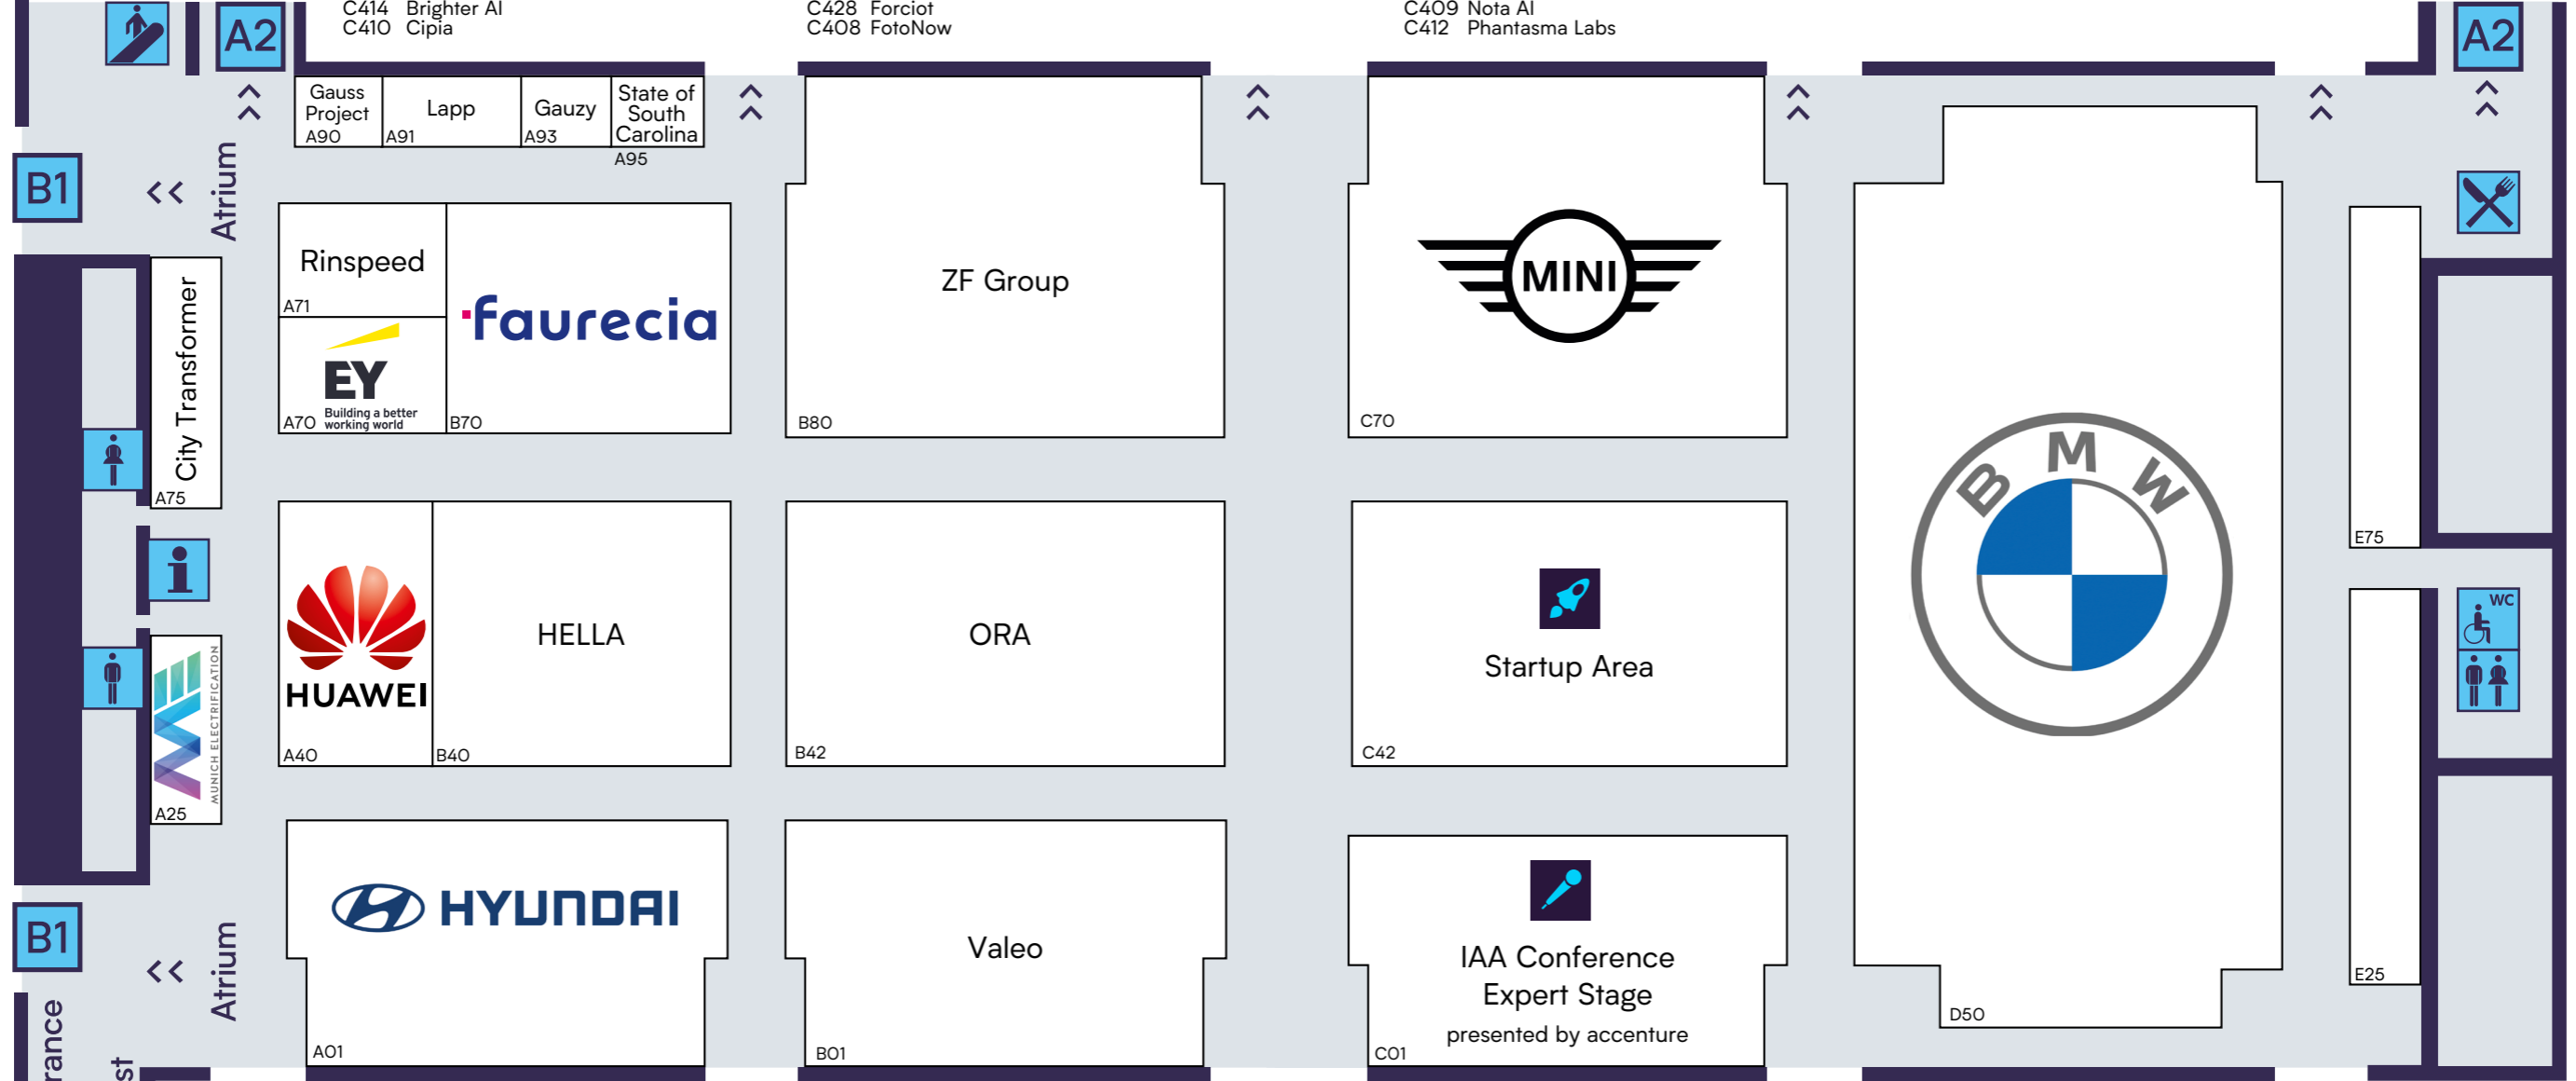

Halle

A1

Startup Area C40:

- C406 Bayck
- C404 BikerTop
- C401 Black Tea Motorbikes
- C419 Brain of Materials AG
- C414 Brighter AI
- C410 Cipia

- C415 COMPREDICT
- C418 DeepDrive
- C413 Deepen AI
- C405 DOCKR
- C422 EOOS NEXT
- C425 FLEXOUND Augmented Audio
- C428 Forciot
- C408 FotoNow

DACIA DACIA finden Sie vor dem Eingang West
You can find DACIA in front of Entrance West

- Info
- Food Station
- Rolltreppe, ExpressWay Escalator, ExpressWay
- WC Restroom
- Behindertengerechtes WC Restroom for the disabled