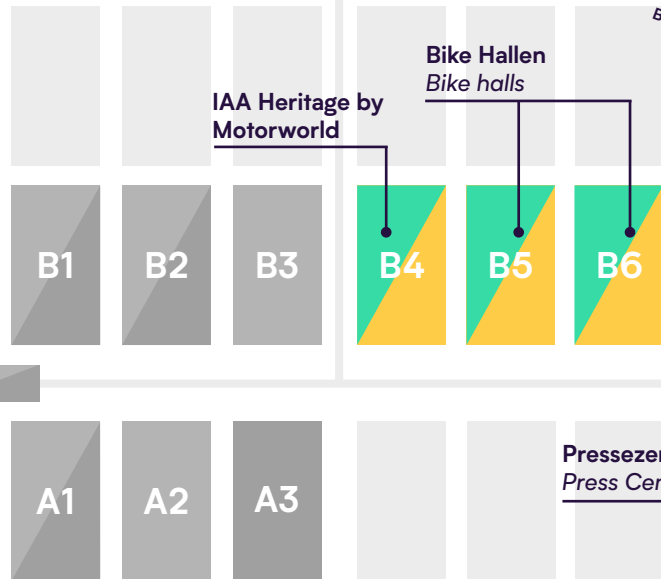

IAA
MOBILITY

Automated
Valet Parking

Parkhaus West
Parking Garage West

Internationales Congress
Center München

Eingang West
Entrance West

Mobility Hub

Pressezentrum West
Press Center West

Innenstadt
City center

Parkfläche Nord
Parking Area North

Mobility Hub

Parkfläche Ost
Parking Area East

Eingang Ost
Entrance East

Mobility Hub

Pressezentrum Ost
Press Center East

Blue Lane Underground

U2 Messestadt West

Innenstadt
City center

U2 Messestadt Ost