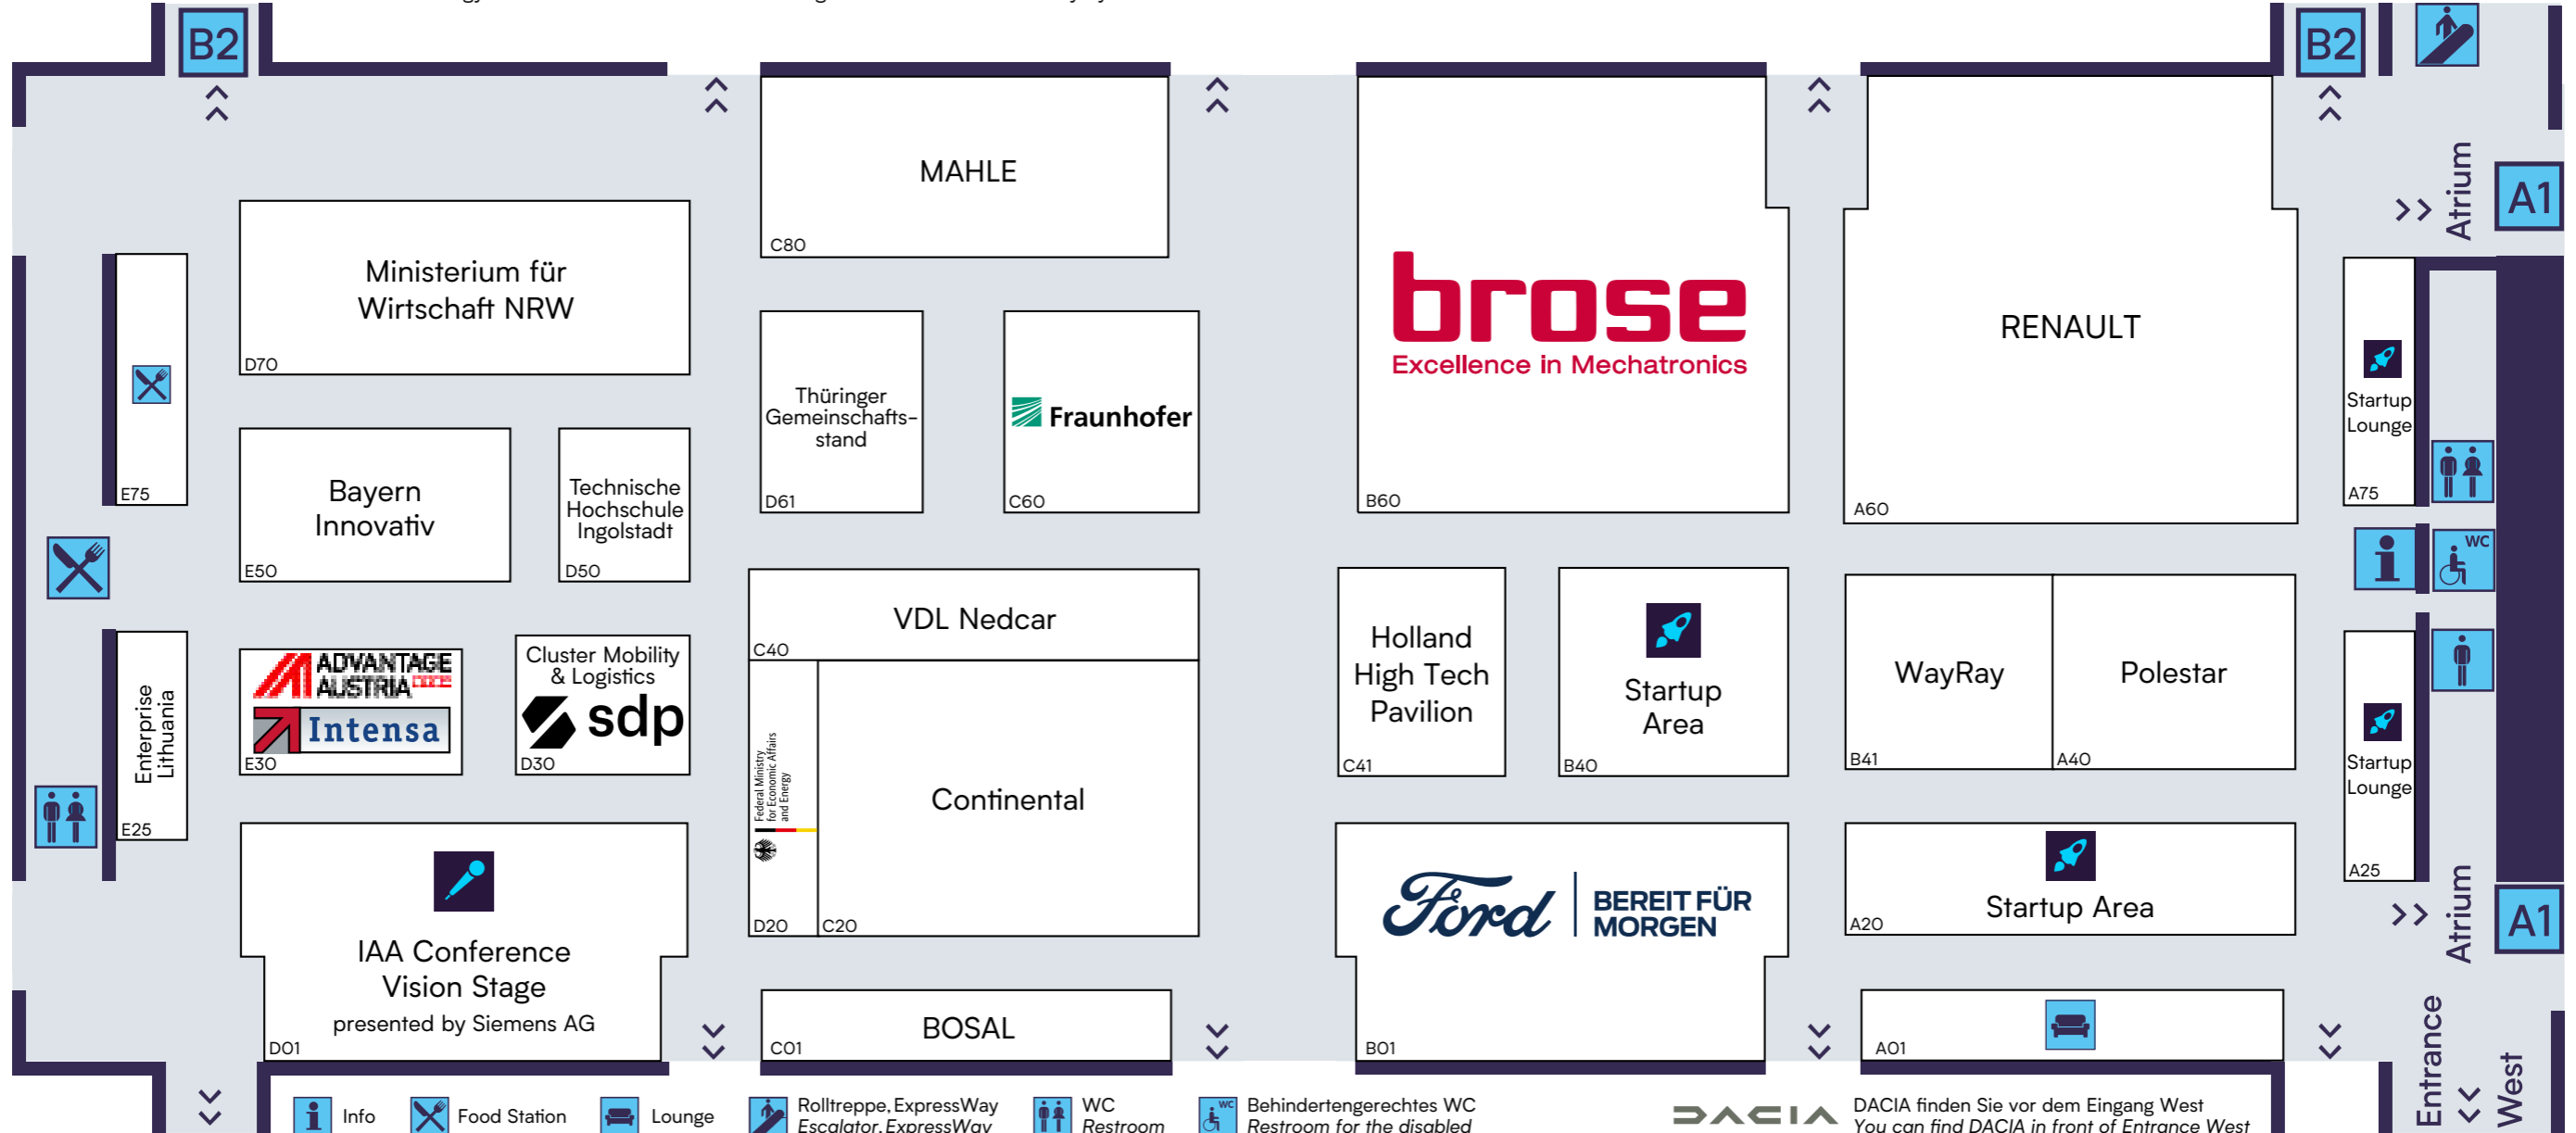

Halle B1

Startup Area A20:

- A202 Adaptive City Mobility
- A206 BAKO MOTORS
- A207 ChargeX
- A205 Clean Energy Global GmbH

- A204 CNG Club
- A209 Elonroad
- A201 Foretellix
- A208 HeyCharge
- A215 PowerUP Energy Technologies

- A210 RABOT Charge
- A212 reev GmbH
- A213 smopi(R)
- A211 TRONITY
- A203 VNC Automotive
- A214 Wattway by Colas

Startup Area B40:

- B405 2hire
- B401 Autonaut UG
- B413 Certivity
- B408 DEUS POLLUTRACK

- B409 e-mobilio GmbH
- B412 FAAREN
- B414 Lyzium by Karakun
- B410 Moovster
- B402 myEGO
- B403 Peter Park

- B415 Road.Travel
- B404 Silicon Mobility
- B406 VanOnGo
- B411 ViveLaCar GmbH

- Info
- Food Station
- Lounge
- Rolltreppe, ExpressWay Escalator, ExpressWay
- WC Restroom
- Behindertengerechtes WC Restroom for the disabled

DACIA DACIA finden Sie vor dem Eingang West
You can find DACIA in front of Entrance West